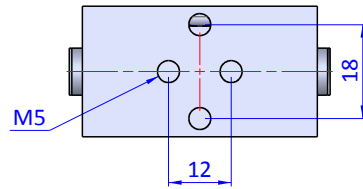

THE PROPERTY OF THE DRAWING IS ESTABLISHED BY LAW. IT IS FORBIDDEN TO PRODUCE OR SHOW IT TO THIRD PART. WITHOUT A WRITTEN AGREEMENT.

Format A3

UNI 936-76

 FPS <small>FPSERVICES AUTOMATION</small>				DESIGNED FROM FPS Automation	REVIEW A
GENERAL TOLERANCE UNI - ISO 2768 CLASSE f		DESCRIPTION CA.GZA.AA24		DATE 02/05/2017	WEIGHT 0,115kg
				CODE CA.GZA.AA24	