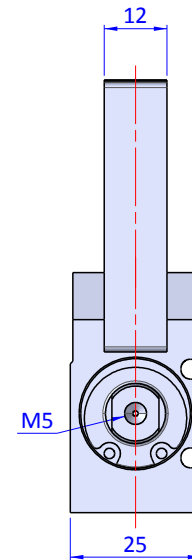

THE PROPERTY OF THE DRAWING IS ESTABLISHED BY LAW. IT IS FORBIDDEN TO PRODUCE OR SHOW IT TO THIRD PART. WITHOUT A WRITTEN AGREEMENT.

Format A3

UNI 936-76

 FPS <small>FPSERVICES AUTOMATION</small>				DESIGNED FROM FPS Automation	REVIEW A
GENERAL TOLERANCE UNI - ISO 2768 CLASSE f		DESCRIPTION CA.GZA.AA24		DATE 02/05/2017	WEIGHT 0,115kg
				CODE CA.GZA.AA24	