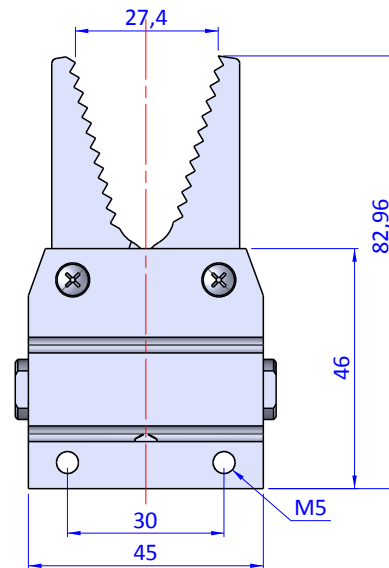

THE PROPERTY OF THE DRAWING IS ESTABLISHED BY LAW. IT IS FORBIDDEN TO PRODUCE OR SHOW IT TO THIRD PART. WITHOUT A WRITTEN AGREEMENT.

Format A3

UNI 936-76

 FPS <small>FPSERVICES AUTOMATION</small>				DESIGNED FROM FPS Automation	REVIEW A
GENERAL TOLERANCE UNI - ISO 2768 CLASSE f		DESCRIPTION CA.GZA.AA24		DATE 02/05/2017	WEIGHT 0,115kg
				CODE CA.GZA.AA24	